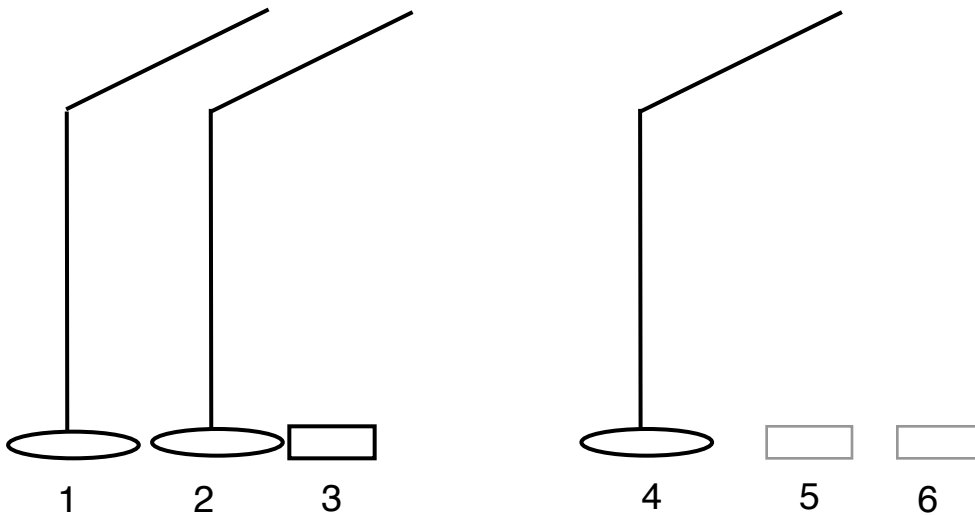

# Shari Kane & Dave Steele Seated Stage Plot

## For Shari

1. Vocal Mic on Boom Stand
2. Instrument Mic on Boom Stand (for National Steel Resonator and Banjo)
3. Direct Box for Acoustic Guitar